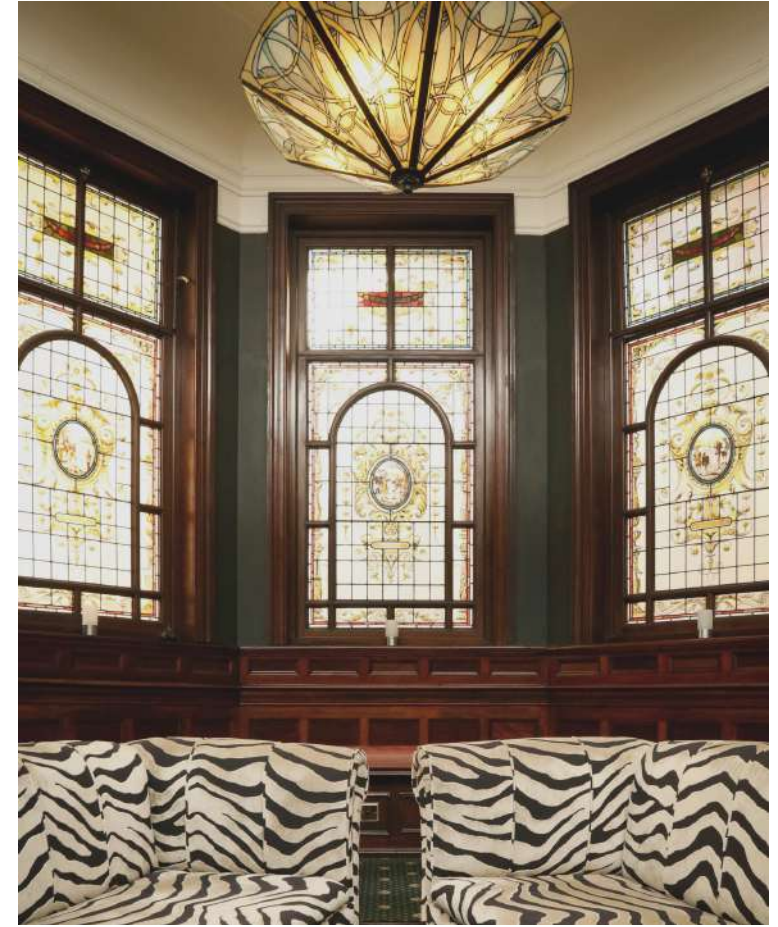

sleep

quality, luxury and tranquillity

relax

a place to unwind

elegant lounges and 100 acres to explore.

The Benjamin Wyatt

FOR MEETINGS UP TO 16 DELEGATES
Room hire from £250.00

Residential Package