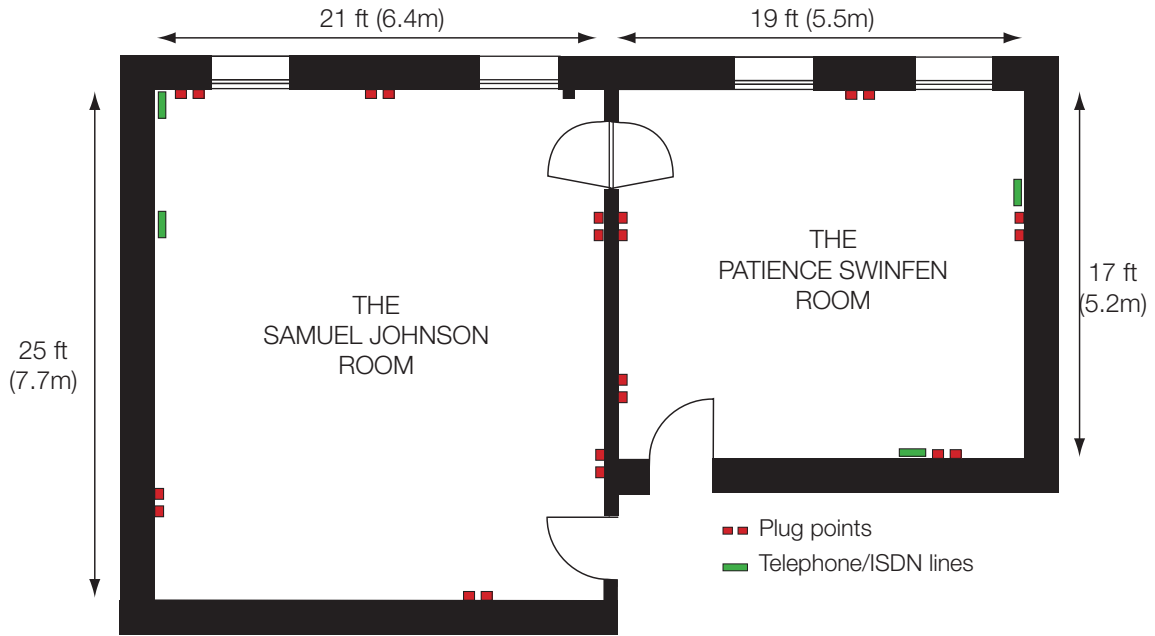

SWINFEN HALL HOTEL

01543 481 494

AA ★ ★ ★ ★ ❁ ❁ ❁

SAMUEL JOHNSON AND PATIENCE SWINFEN

- Period room
- 16 foot high ceiling
- Natural light
- Blackout facilities
- Complimentary Wifi
- Inter-connecting meeting room

SEATING CAPACITY SJ Patience

	SJ	Patience
Theatre	30	24
Boardroom	26	16
U-shape	16	12