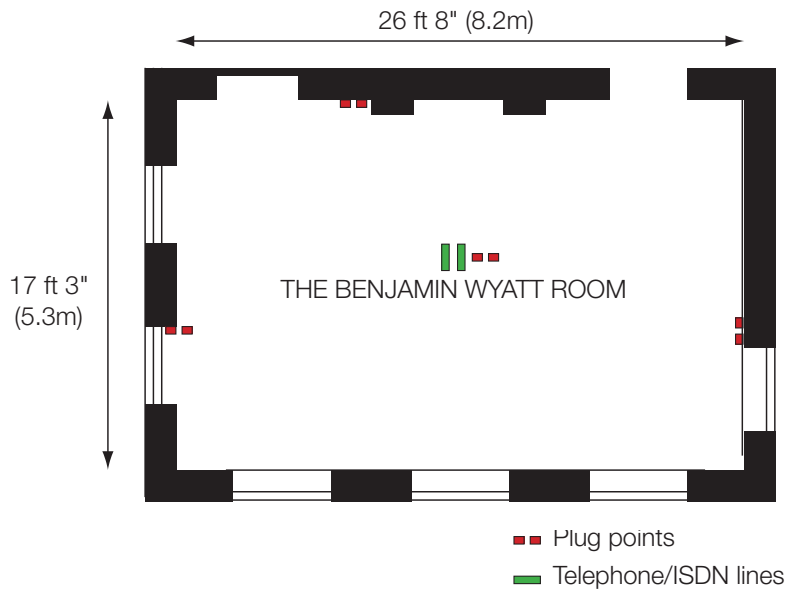

SWINFEN HALL HOTEL

01543 481 494

AA ★ ★ ★ ★ ❁ ❁ ❁

BENJAMIN WYATT

Oak panelled room
16 foot high ceiling
Natural Light
Blackout facilities
Complimentary Wifi

SEATING CAPACITY

Theatre	42
Boardroom	22
Banquet	22
U-shape	18