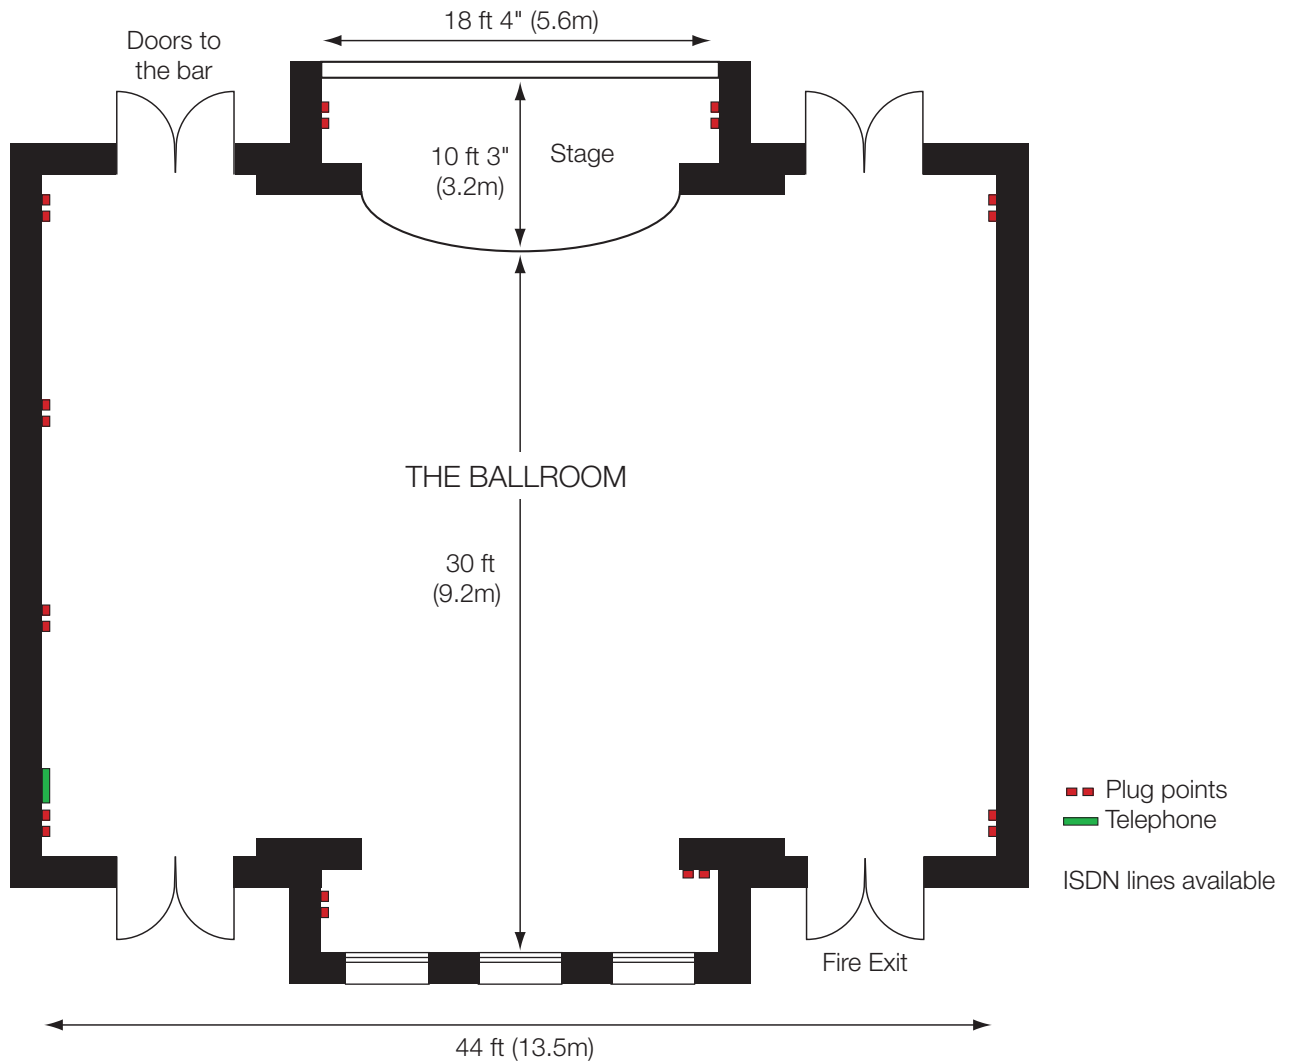

SWINFEN HALL HOTEL

01543 481 494

AA ★ ★ ★ ★ ❁ ❁ ❁

THE BALLROOM

Oak panelled room with raised stage
Double doors leading to adjacent bar
24 foot high ceiling
Natural light
Blackout facilities
Climate control
Complimentary Wifi

SEATING CAPACITY

Theatre	180
Boardroom	40
Cabaret	86
Banquet	110
U-shape	28